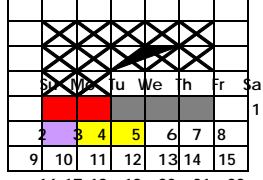

Teacher Interims at Union Elem

PAID 195 - WORK 185 (10 HOLIDAYS)

Su Mo Tu We Th Fr Sa
 1 2 3
 4 5 6 7 8 9 10
 11 12 13 14 15 16 17
 18 19 20 21 22 23 24
 25 26 27 28 29 30 31

2024

July

August

September

October